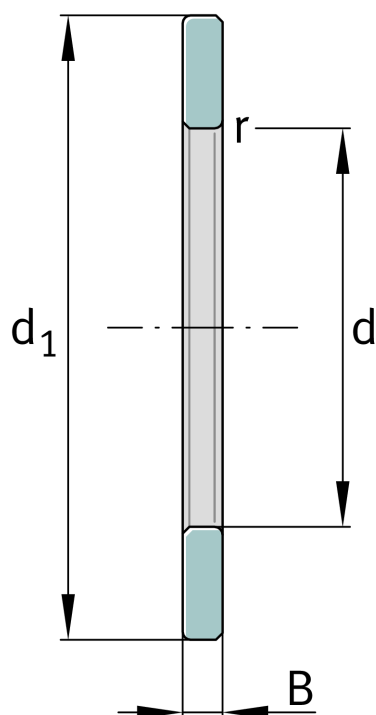

**WS81206**

Shaft locating washer

Schaeffler ID:
0000252590000Axial cylindrical roller bearings 812, single
direction, comprising K812, GS, WS

Technical information

**Main Dimensions & Performance Data**

d	30 mm	Bore diameter
d ₁	52 mm	Lip diameter shaft washer
B	4,25 mm	Height shaft washer
	44,9 g	Weight

Mounting dimensions

r _{min}	0,6 mm	minimum chamfer dimension
------------------	--------	---------------------------